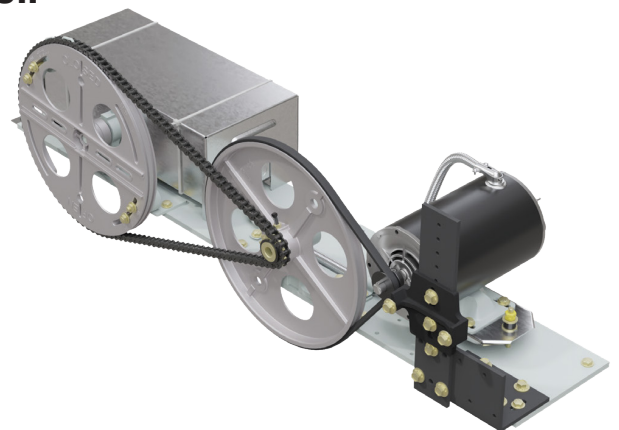

GAL Car Door Panels

GAL can now provide you with a complete Door Operator Package which includes a Stainless Car Door Panel.

- Easy, One stop, One Purchase Order
- Manufacturer pre-drilled to accommodate all GAL Door Operators
- Standard and custom size options
- Center Parting. Left and Right Handed configurations
- Stainless Steel Finish
- Available for car-side only
- Drop shipment only