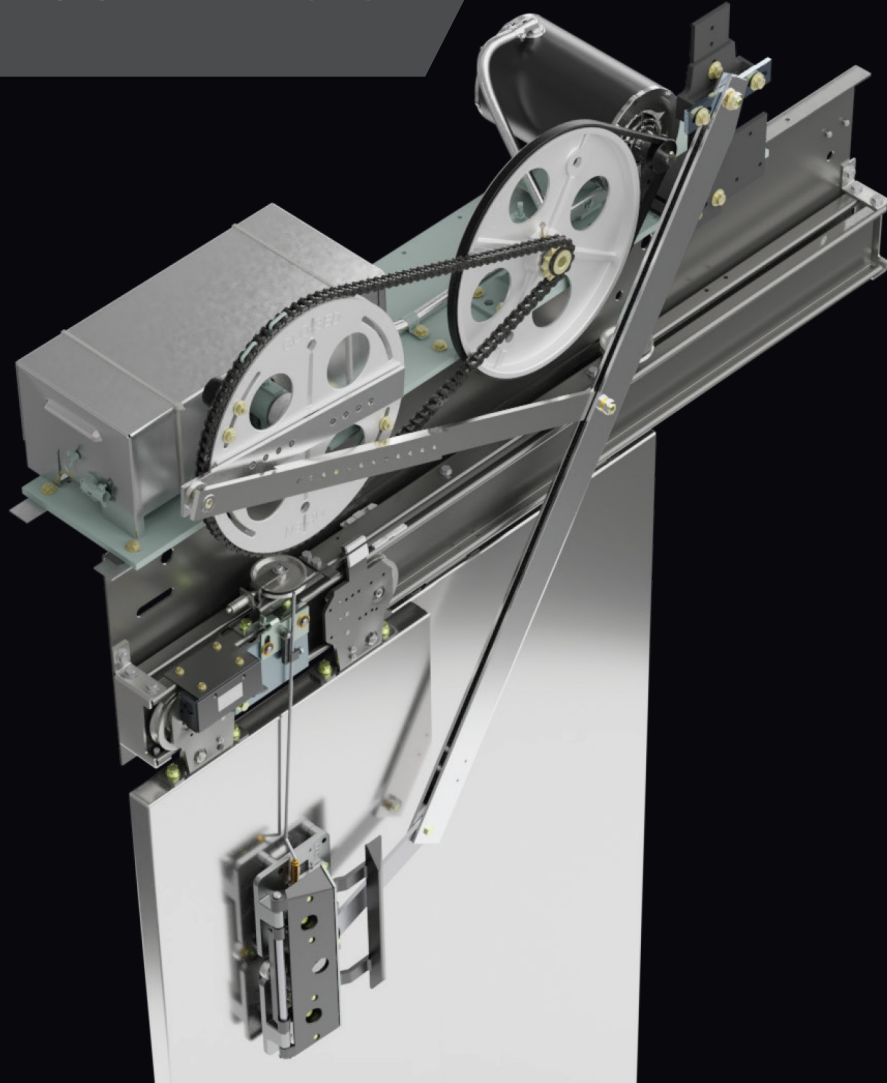

GAL Car Door Panels

GAL can now provide you with a complete Door Operator Package which includes a Stainless Car Door Panel.

- Easy, One stop, One Purchase Order
- Manufacturer pre-drilled to accommodate all GAL Door Operators
- Standard and custom size options
- Center Parting. Left and Right Handed configurations
- Stainless Steel Finish
- Available for car-side only
- Drop shipment only