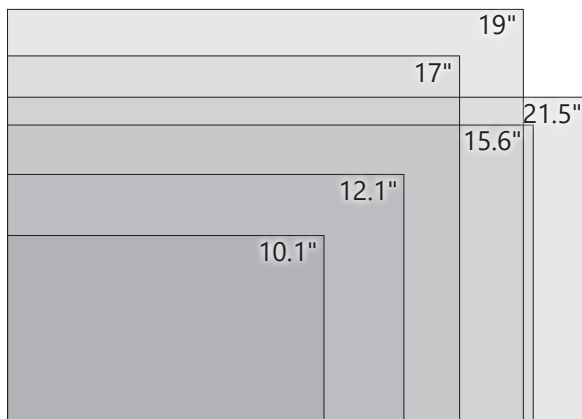

# Create & Manage Your Content

Content Options

Content Areas

Content Properties

- 1.** Photo Gallery
- 2.** Date Display
- 3.** Time Display

- 4.** Weather Forecast
- 5.** Current Weather Display
- 6.** News

## Matisse Screen Sizes

## Sizes & Dimensions

Sizes	Viewing Area	Resolution
10.1"	8.764" x 4.925"	1024 x 600 px
12.1"	10.263" x 6.425"	1280 x 800 px
15.6"	13.602" x 7.657"	1366 x 768 px
17"	13.304" x 10.643"	1280 x 1024 px
19"	14.815" x 11.854"	1280 x 1024 px
21.5"	18.798" x 10.570"	1920 x 1080 px